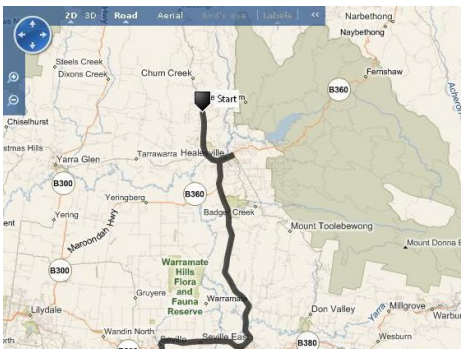

All journeys are logged and can be played back from the web based system. Each journey shows speed, time and location for each point. Road maps as well as aerial maps can be selected.

Each unit can have its own login to our web based system alternatively a group of units can be displayed on the same map.

1 2

Play Stop Speed:

The Mini MT logs its location each 45 Seconds (adjustable) If The Mini MT is not being moved it goes to Sleep Mode to save power, but wakes up again on movement or button press.

For more information please contact: